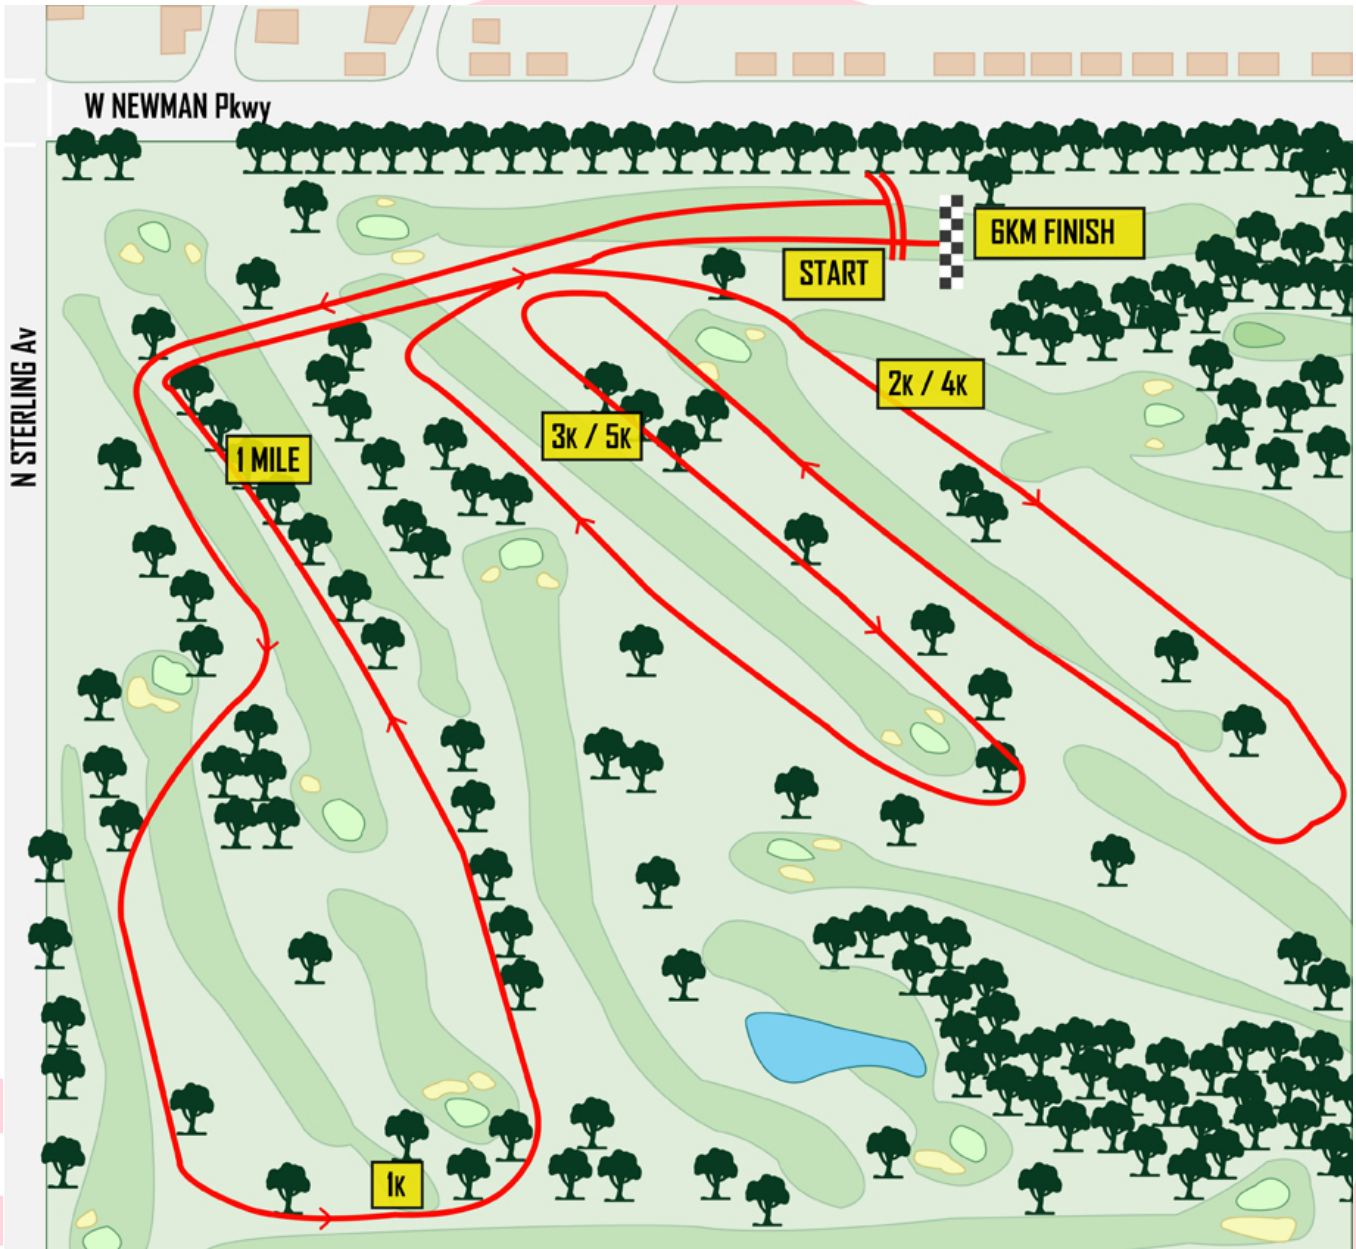

Enquiries and Questions

All questions should be directed to Meet Director, Brian Maty, bmaty@bradley.edu

BRADLEY
— CROSS COUNTRY —

Course Map – Men's 8,000m

Course Description: The Newman Golf Course is a USTFCCA certified course and has hosted the Missouri Valley Conference and NCAA Midwest Regional Championships. The Men's 8km course consists of the initial 2,000m loop, followed by the inner 2000m loop repeated 3 times before heading into the finish straightaway. The first 2,000m loop is run once and is mostly flat. The second 2,000m loop consists of rolling hills. The course is extremely spectator friendly.

Course Map – Womens 6,000m

Course Description: The Newman Golf Course is a USTFCCA certified course and has hosted the Missouri Valley Conference and NCAA Midwest Regional Championships. The Women's 6km course consists of the initial 2,000m loop, followed by the inner 2000m loop repeated twice before heading into the finish straightaway. The first 2,000m loop is run once and is mostly flat. The second 2,000m loop consists of rolling hills. The course is extremely spectator friendly.