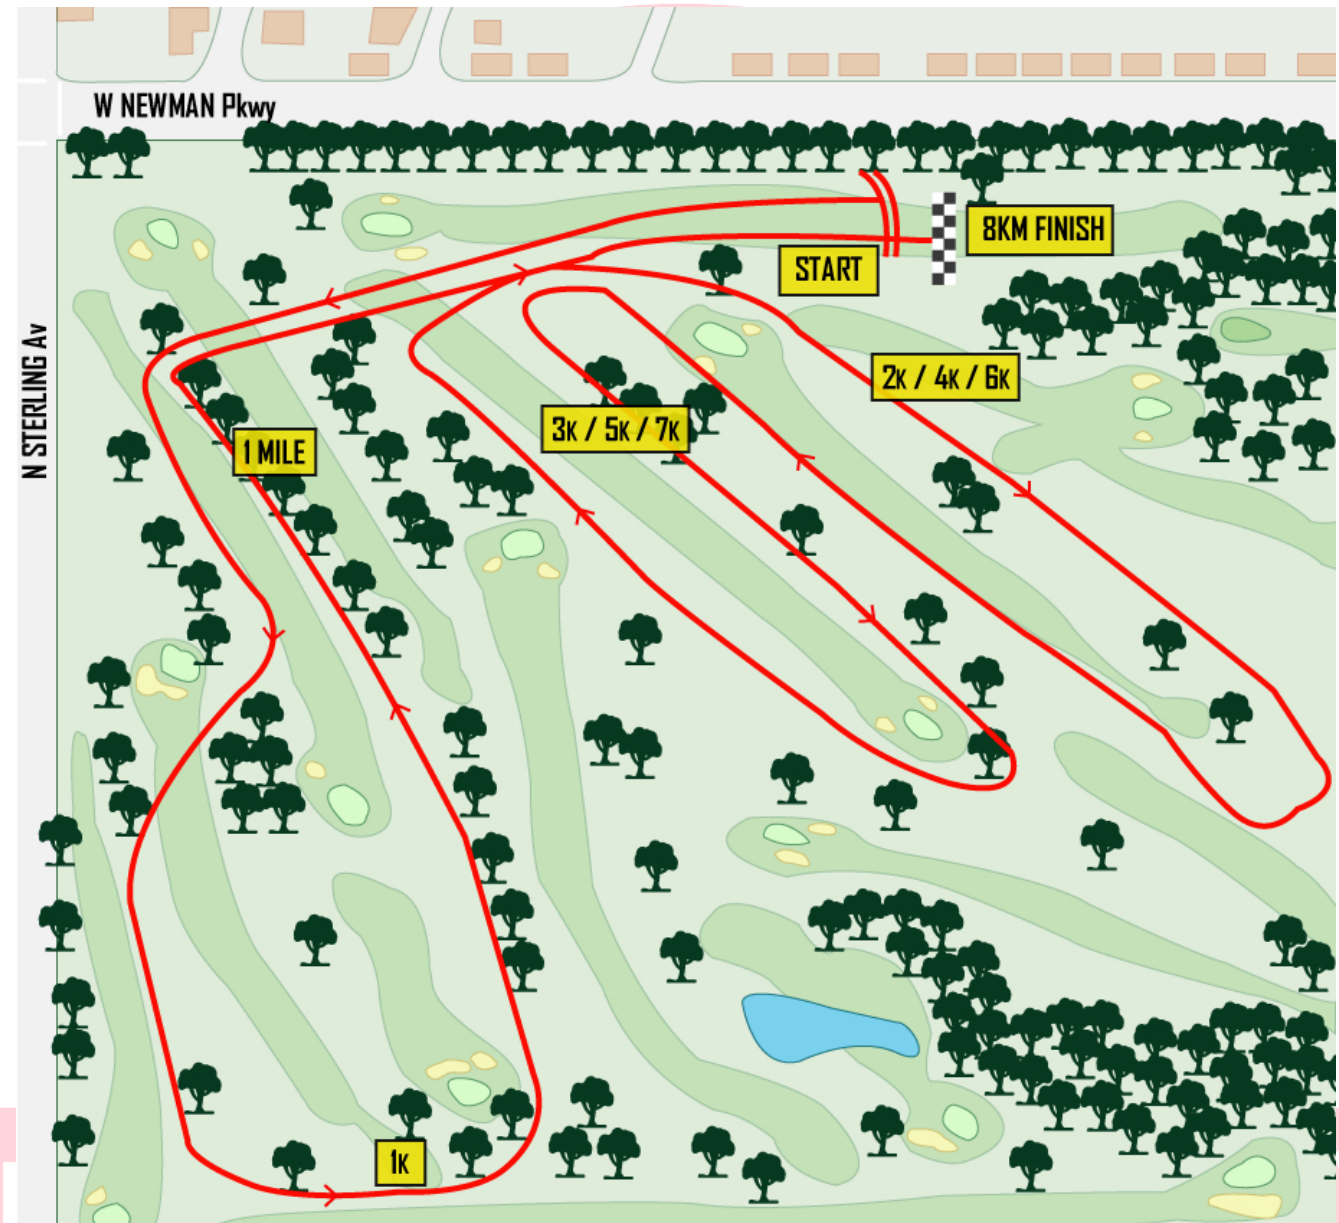

Enquiries and Questions

All questions should be directed to Meet Director, Brian Maty, bmaty@bradley.edu

BRADLEY
— CROSS COUNTRY —

Course Map – Men's 8,000m

Course Description: The Newman Golf Course is a USTFCCA certified course and has hosted the Missouri Valley Conference and NCAA Midwest Regional Championships. The Men's 8km course consists of the initial 2,000m loop, followed by the inner 2000m loop repeated 3 times before heading into the finish straightaway. The first 2,000m loop is run once and is mostly flat. The second 2,000m loop consists of rolling hills. The course is extremely spectator friendly.

Course Map – Womens 6,000m

Course Description: The Newman Golf Course is a USTFCCA certified course and has hosted the Missouri Valley Conference and NCAA Midwest Regional Championships. The Women's 6km course consists of the initial 2,000m loop, followed by the inner 2000m loop repeated twice before heading into the finish straightaway. The first 2,000m loop is run once and is mostly flat. The second 2,000m loop consists of rolling hills. The course is extremely spectator friendly.